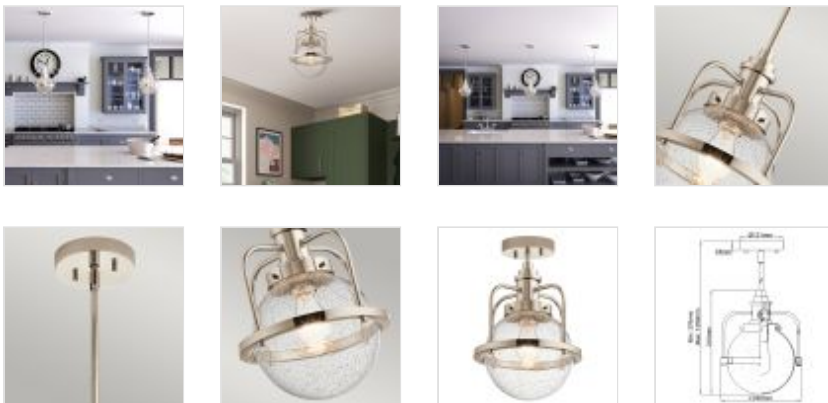

QN-TRIOCENT-P-PN
 Triocent 1 Light Pendant/ Semi-Flush - Polished Nickel

DETAILS	
BRAND	Kichler
FAMILY	Triocent
SUITABLE LOCATION	Interior / Bathroom
GUARANTEE	General 2 Year Guarantee
IP RATING	IP44
FINISH	Polished Nickel
FITTING HEIGHT	310mm
DIAMETER	240mm
MINIMUM DROP	376mm
MAXIMUM DROP	1290mm
POWER SOURCE	Mains Voltage
VOLTAGE	220-240v 50hz
MAXIMUM WATTAGE	60W
NUMBER OF LAMPS	1
SOCKET	E27
INTEGRATED LED	No
BUILD MATERIALS	Steel, Clear Seeded Glass
SHADE MATERIAL	Glass
DIMMABLE FITTING	Compatible With Dimmable Lamps
PRODUCT WEIGHT	2.29kg
BOX DIMENSIONS	52.1 X 30.5 X 27.3cm
BOX WEIGHT	3.43 Kg

PRODUCT DETAILS

The Triocent 1-light convertible pendant/semi flush in Polished Nickel features a Clear Seeded glass globe coupled with industrial-look fasteners and hardware. The look works in both modern and traditional spaces. Boasting an IP44 rating, Triocent is also ideal for Bathroom use.