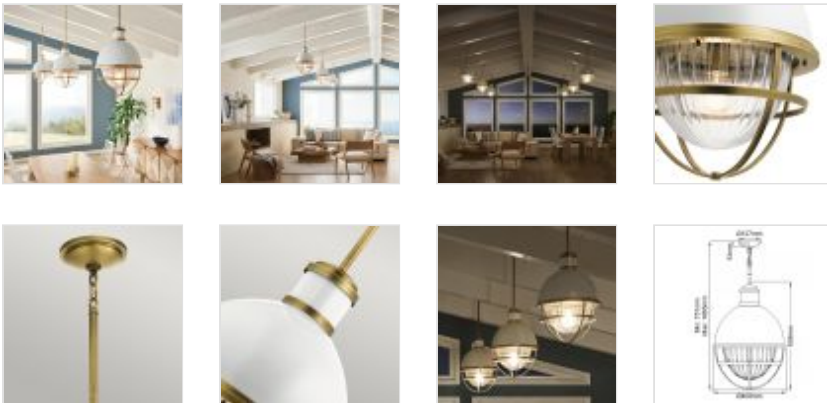

**QN-TOLLIS-P-NBR**

Tollis 1 Light Pendant - Natural Brass &amp; White

**DETAILS**

<b>BRAND</b>	Kichler
<b>FAMILY</b>	Tollis
<b>SUITABLE LOCATION</b>	Interior
<b>GUARANTEE</b>	General 2 Year Guarantee
<b>FINISH</b>	Natural Brass & White
<b>FITTING HEIGHT</b>	606mm
<b>DIAMETER</b>	408mm
<b>MINIMUM DROP</b>	751mm
<b>MAXIMUM DROP</b>	1665mm
<b>POWER SOURCE</b>	Mains Voltage
<b>VOLTAGE</b>	220-240v 50hz
<b>MAXIMUM WATTAGE</b>	40W
<b>NUMBER OF LAMPS</b>	1
<b>SOCKET</b>	E27
<b>INTEGRATED LED</b>	No
<b>BUILD MATERIALS</b>	Steel, Clear Ribbed Glass
<b>SHADE MATERIAL</b>	Glass
<b>DIMMABLE FITTING</b>	Compatible With Dimmable Lamps
<b>PRODUCT WEIGHT</b>	7.09kg
<b>BOX DIMENSIONS</b>	47.5 X 47.5 X 62cm
<b>BOX WEIGHT</b>	7.54 Kg

**PRODUCT DETAILS**

Fresh and stylish, the Tollis™ oversized pendant is oval shaped and inspired by nautical lamps from the past. Designed with a high gloss white dome, clear ribbed glass, and a Natural Brass finish to help set the tone for a relaxing atmosphere.