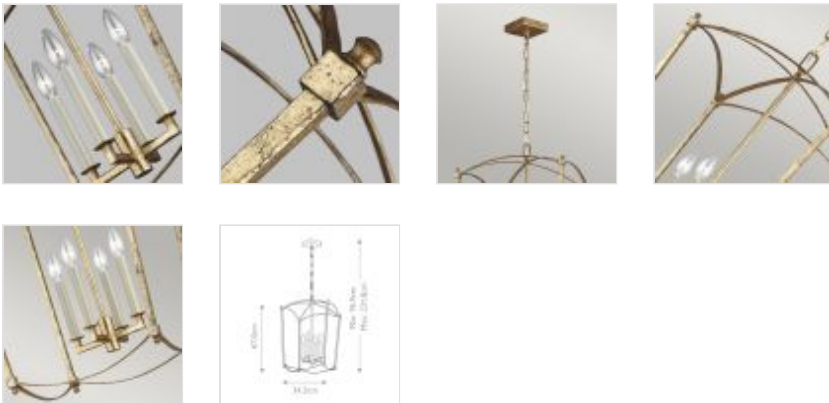

**QN-THAYER-4P-ADB****Thayer 4 Light Pendant - Antique Gild**

DETAILS	
<b>BRAND</b>	Generation Lighting (Feiss)
<b>FAMILY</b>	Thayer
<b>SUITABLE LOCATION</b>	Interior
<b>GUARANTEE</b>	General 2 Year Guarantee
<b>FINISH</b>	Antique Gild
<b>FITTING HEIGHT</b>	670mm
<b>WIDTH</b>	343mm
<b>PROJECTION/DEPTH</b>	343mm
<b>MINIMUM DROP</b>	769mm
<b>MAXIMUM DROP</b>	2318mm
<b>POWER SOURCE</b>	Mains Voltage
<b>VOLTAGE</b>	220-240v 50hz
<b>MAXIMUM WATTAGE</b>	40W
<b>NUMBER OF LAMPS</b>	4
<b>SOCKET</b>	E14
<b>INTEGRATED LED</b>	No
<b>CLASS</b>	Class I
<b>BUILD MATERIALS</b>	Steel
<b>DIMMABLE FITTING</b>	Compatible With Dimmable Lamps
<b>PRODUCT WEIGHT</b>	4.5kg
<b>BOX DIMENSIONS</b>	44 X 44 X 25cm
<b>BOX WEIGHT</b>	5.60 Kg

**PRODUCT DETAILS**

Sophisticated and sleek, the Thayer collection is a refreshing interpretation of a traditional four-sided lantern softened with graceful curved lines. Thayer is available in an Antique Gild finish, with ivory candle tubes.