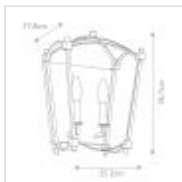

QN-THAYER2-ADB
Thayer 2 Light Wall Light - Antique Gild

DETAILS	
BRAND	Generation Lighting (Feiss)
FAMILY	Thayer
SUITABLE LOCATION	Interior
GUARANTEE	General 2 Year Guarantee
FINISH	Antique Gild
FITTING HEIGHT	361mm
WIDTH	252mm
PROJECTION/DEPTH	178mm
POWER SOURCE	Mains Voltage
VOLTAGE	220-240v 50hz
MAXIMUM WATTAGE	40W
NUMBER OF LAMPS	2
SOCKET	E14
INTEGRATED LED	No
CLASS	Class I
BUILD MATERIALS	Steel
DIMMABLE FITTING	Compatible With Dimmable Lamps
PRODUCT WEIGHT	2.3kg
BOX DIMENSIONS	42.5 X 32 X 24cm
BOX WEIGHT	2.80 Kg