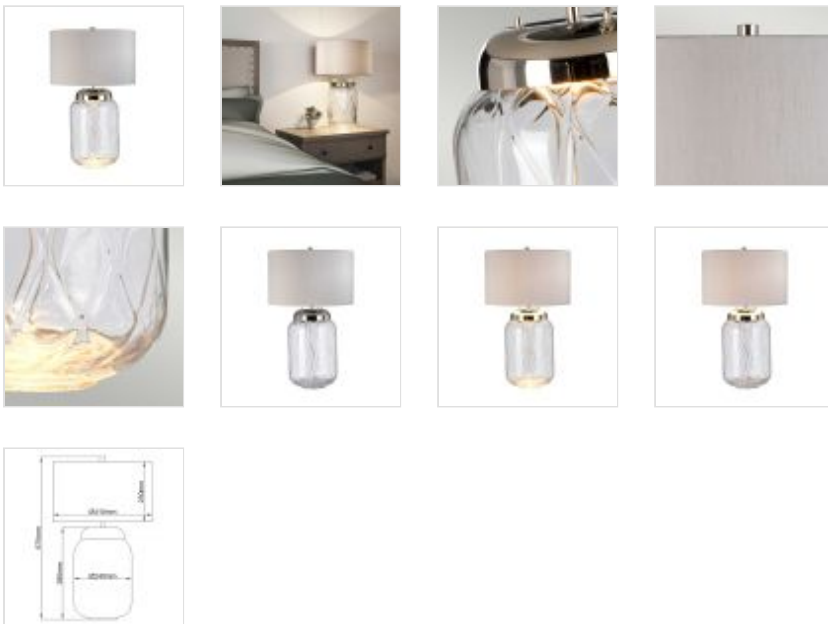

QN-SOLA-TL-L
Sola 2 Light Table Lamp - Titanium Shade -
Polished Nickel

DETAILS	
BRAND	Quintiesse
FAMILY	Sola
SUITABLE LOCATION	Interior
GUARANTEE	General 2 Year Guarantee
FINISH	Polished Nickel
FITTING HEIGHT	675mm
DIAMETER	410mm
POWER SOURCE	Plug
VOLTAGE	220-240v 50hz
MAXIMUM WATTAGE	60W
NUMBER OF LAMPS	1
SOCKET	E27
INTEGRATED LED	No
LED LUMENS	720Lm
LED COLOUR TEMP	3000k
CLASS	Class I
BUILD MATERIALS	Steel, Clear Glass, Faux Silk
SHADE MATERIAL	Faux Silk
HOURS	25000
DIMMABLE FITTING	Compatible With Dimmable Smart Lamps
PRODUCT WEIGHT	5.58kg
BOX DIMENSIONS	43 X 43 X 70cm
BOX WEIGHT	6.20 Kg

PRODUCT DETAILS

Sola's elegant diamond patterned hand blown Clear glass adds refined detail to this contemporary table-lamp. Combined with a 4-way switch, this design features independent light sources for the shade and the glass. (GX53 supplied for the base) . Titanium silver faux silk shade ref: LSUK041.