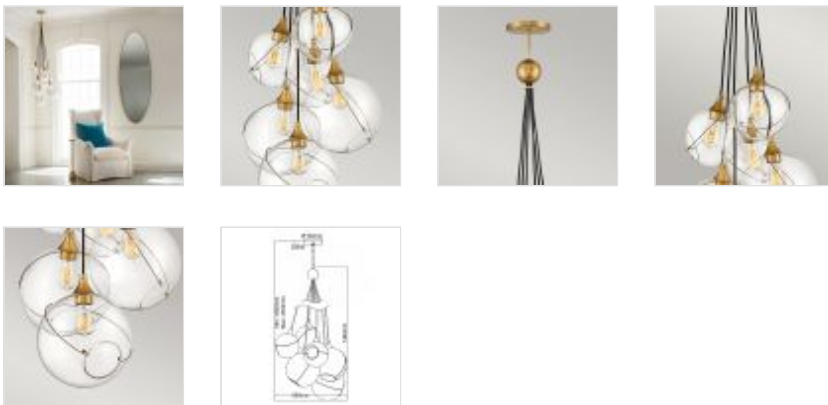

QN-SKYE-6P
 Skye 6 Light Pendant - Heritage Brass

DETAILS	
BRAND	Lisa McDennon By Hinkley
FAMILY	Skye
SUITABLE LOCATION	Interior
GUARANTEE	General 2 Year Guarantee
FINISH	Heritage Brass
FITTING HEIGHT	1464mm
DIAMETER	589mm
MINIMUM DROP	1692mm
MAXIMUM DROP	2302mm
POWER SOURCE	Mains Voltage
VOLTAGE	220-240v 50hz
MAXIMUM WATTAGE	60W
NUMBER OF LAMPS	6
SOCKET	E27
INTEGRATED LED	No
RODS SUPPLIED	Rods - 2 X 305mm & 1 X 152mm
CLASS	Class I
BUILD MATERIALS	Steel, Clear Glass
SHADE MATERIAL	Glass
DIMMABLE FITTING	Compatible With Dimmable Lamps
PRODUCT WEIGHT	10.91kg
BOX DIMENSIONS	58.4 X 96.5 X 36.8cm
BOX WEIGHT	12.12 Kg

PRODUCT DETAILS

Mesmerisingly asymmetrical with a mid-century modern flair, the Skye 6lt pendant showcases a cluster of clear, open globes, each encircled with a slender brass ring. Each opening is off centre and the globes fall to different lengths, with Heritage Brass details pulling the look together perfectly. Adjustments are easily made with the cinching ring, also finished in Heritage Brass.