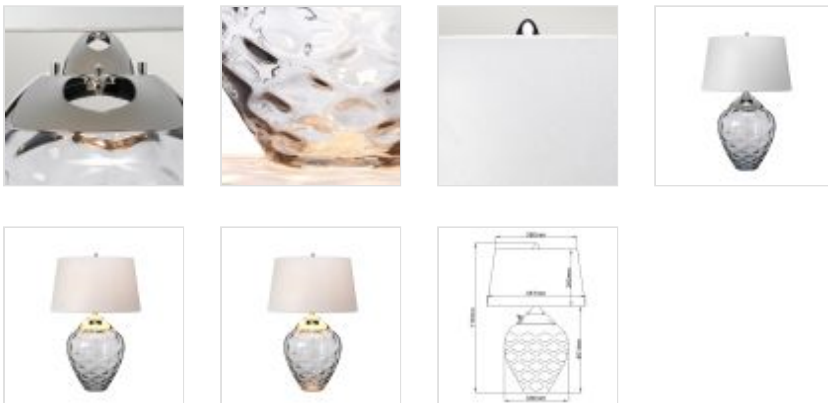

**QN-SAMARA-TL-SMK**

Samara Table Lamp - Smoke - Polished Nickel

**DETAILS**

<b>BRAND</b>	Quintiesse
<b>FAMILY</b>	Samara
<b>SUITABLE LOCATION</b>	Interior
<b>GUARANTEE</b>	General 2 Year Guarantee
<b>FINISH</b>	Polished Nickel
<b>FITTING HEIGHT</b>	715mm
<b>DIAMETER</b>	457mm
<b>POWER SOURCE</b>	Plug
<b>VOLTAGE</b>	220-240v 50hz
<b>MAXIMUM WATTAGE</b>	60W
<b>NUMBER OF LAMPS</b>	1
<b>SOCKET</b>	E27
<b>INTEGRATED LED</b>	No
<b>LED LUMENS</b>	620Lm
<b>LED COLOUR TEMP</b>	3000k
<b>CLASS</b>	Class I
<b>BUILD MATERIALS</b>	Steel, Clear Glass, Faux Silk
<b>SHADE MATERIAL</b>	Faux Silk
<b>HOURS</b>	25000
<b>DIMMABLE FITTING</b>	Compatible With Dimmable Smart Lamps
<b>PRODUCT WEIGHT</b>	5.27kg
<b>BOX DIMENSIONS</b>	48 X 49 X 50cm
<b>BOX WEIGHT</b>	5.85 Kg

**PRODUCT DETAILS**

Samara's Smoke textured blown glass, classic polished nickel metal-work and beautiful hand-made fabric shades combine to form an arresting and gorgeous table-lamp. Combined with a 4-way switch, this design features independent light sources for the shade and the glass. (GU10 supplied in the base). Hepplewhite light grey faux silk shade ref LSUK002.