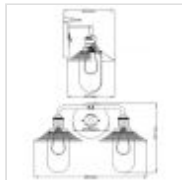

QN-RIGBY2-BATH-PC**Rigby 2 Light Wall Light - Polished Chrome**

DETAILS	
BRAND	Hinkley
FAMILY	Rigby
SUITABLE LOCATION	Interior / Bathroom
GUARANTEE	General 2 Year Guarantee
IP RATING	IP44
FINISH	Polished Chrome
FITTING HEIGHT	301mm
WIDTH	483mm
PROJECTION/DEPTH	220mm
POWER SOURCE	Mains Voltage
VOLTAGE	220-240v 50hz
MAXIMUM WATTAGE	40W
NUMBER OF LAMPS	2
SOCKET	E27
INTEGRATED LED	No
CLASS	Class I
BUILD MATERIALS	Steel, Clear Seeded Glass
SHADE MATERIAL	Seeded Glass
DIMMABLE FITTING	Compatible With Dimmable Lamps
PRODUCT WEIGHT	2.29kg
BOX DIMENSIONS	43.5 X 19.5 X 42.5cm
BOX WEIGHT	2.54 Kg

**PRODUCT DETAILS**

Rigby is inspired by the American barn light, reborn as a chic interior retro classic. Features such as cast socket covers, mesh shades and canopy details combine the best in both vintage and industrial design elements. Available in Polished chrome with clear seeded glass lamp protectors, these Rigby models are IP44 rated and suitable for use in bathrooms.