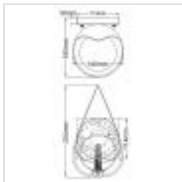

### Ren 1 Light Wall Light - Matte Black & Gold

DETAILS	
BRAND	Lisa McDennon By Hinkley
FAMILY	Ren
SUITABLE LOCATION	Interior
GUARANTEE	General 2 Year Guarantee
FINISH	Matte Black & Gold
FITTING HEIGHT	254mm
WIDTH	140mm
PROJECTION/DEPTH	165mm
POWER SOURCE	Mains Voltage
VOLTAGE	220-240v 50hz
MAXIMUM WATTAGE	3W LED
NUMBER OF LAMPS	1
SOCKET	G9
INTEGRATED LED	No
LED LUMENS	300Lm
LED COLOUR TEMP	3000k
CLASS	Class I
BUILD MATERIALS	Steel, Faux Alabaster
SHADE MATERIAL	Faux Alabaster
HOURS	25000
DIMMABLE FITTING	Compatible With Dimmable Lamps
PRODUCT WEIGHT	1.8kg
BOX DIMENSIONS	34 X 21.6 X 28cm
BOX WEIGHT	2.00 Kg