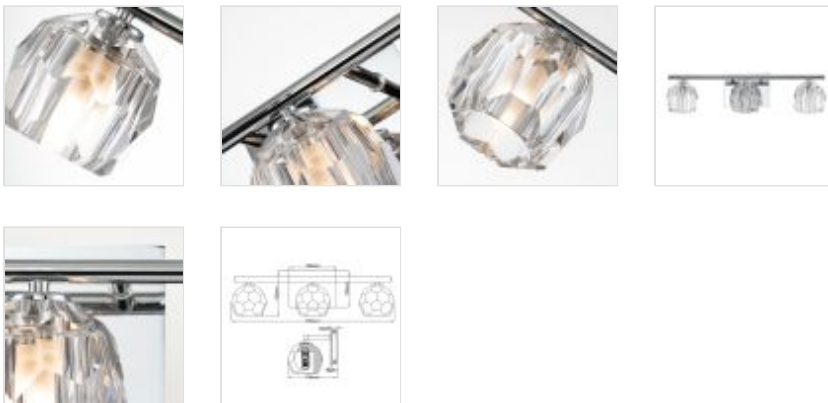

QN-REGALIA3-PC-BATH

Regalia 3 Light Wall Light - Polished Chrome

**DETAILS**

BRAND	Quoizel
FAMILY	Regalia
SUITABLE LOCATION	Interior / Bathroom
GUARANTEE	General 2 Year Guarantee
IP RATING	IP44
FINISH	Polished Chrome
FITTING HEIGHT	152mm
WIDTH	550mm
PROJECTION/DEPTH	166mm
POWER SOURCE	Mains Voltage
VOLTAGE	220-240v 50hz
MAXIMUM WATTAGE	3W LED
NUMBER OF LAMPS	3
SOCKET	G9
INTEGRATED LED	No
LED LUMENS	300Lm Each
LED COLOUR TEMP	3000k
BUILD MATERIALS	Steel, K9 Crystal Glass
SHADE MATERIAL	K9 Crystal Glass
DIMMABLE FITTING	Compatible With Dimmable Lamps
PRODUCT WEIGHT	4.97kg
BOX DIMENSIONS	59.5 X 22.5 X 28.5cm
BOX WEIGHT	5.94 Kg

**PRODUCT DETAILS**

The Regalia makes a chic style statement with prismatic crystal shades that amplify the light brilliantly. An understated crossbar and rectangular backplate are finished in a sophisticated polished chrome to finish the look. Regalia is also IP44 rated, so great for use in Bathrooms.