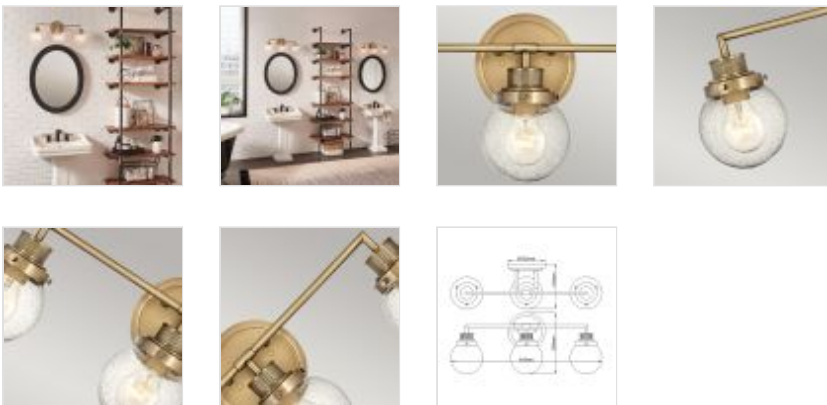

QN-POPPY3-HB-BATH

Poppy 3 Light Wall Light - Heritage Brass

DETAILS	
BRAND	Hinkley
FAMILY	Poppy
SUITABLE LOCATION	Interior / Bathroom
GUARANTEE	General 2 Year Guarantee
IP RATING	IP44
FINISH	Heritage Brass
FITTING HEIGHT	250mm
WIDTH	615mm
PROJECTION/DEPTH	183mm
POWER SOURCE	Mains Voltage
VOLTAGE	220-240v 50hz
MAXIMUM WATTAGE	60W
NUMBER OF LAMPS	3
SOCKET	E27
INTEGRATED LED	No
BUILD MATERIALS	Steel, Clear Seeded Glass
SHADE MATERIAL	Glass
DIMMABLE FITTING	Compatible With Dimmable Lamps
PRODUCT WEIGHT	1.8kg
BOX DIMENSIONS	78.1 X 33 X 21cm
BOX WEIGHT	2.70 Kg

**PRODUCT DETAILS**

Poppy features clear seeded glass spheres that bubble out of the refined, ribbed Heritage Brass framework to create a simple, yet sophisticated silhouette. An elegant, stepped backplate and crisp crossbar anchor this airy design. Poppy showcases mid-century style with a spectacular spin and boasts an IP44 rating, so a great fit for bathroom use.