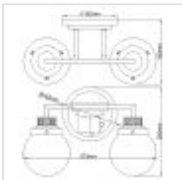

QN-POPPY2-HB-BATH

Poppy 2 Light Wall Light - Heritage Brass

**DETAILS**

BRAND	Hinkley
FAMILY	Poppy
SUITABLE LOCATION	Interior / Bathroom
GUARANTEE	General 2 Year Guarantee
IP RATING	IP44
FINISH	Heritage Brass
FITTING HEIGHT	250mm
WIDTH	373mm
PROJECTION/DEPTH	183mm
POWER SOURCE	Mains Voltage
VOLTAGE	220-240v 50hz
MAXIMUM WATTAGE	60W
NUMBER OF LAMPS	2
SOCKET	E27
INTEGRATED LED	No
BUILD MATERIALS	Steel, Clear Seeded Glass
SHADE MATERIAL	Glass
DIMMABLE FITTING	Compatible With Dimmable Lamps
PRODUCT WEIGHT	1.2kg
BOX DIMENSIONS	56.5 X 33 X 21.3cm
BOX WEIGHT	1.95 Kg

**PRODUCT DETAILS**

Poppy features clear seeded glass spheres that bubble out of the refined, ribbed Heritage Brass framework to create a simple, yet sophisticated silhouette. An elegant, stepped backplate and crisp crossbar anchor this airy design. Poppy showcases mid-century style with a spectacular spin and boasts an IP44 rating, so a great fit for bathroom use.