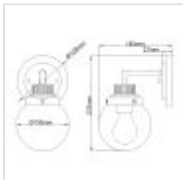

**QN-POPPY1-PC-BATH**

Poppy 1 Light Wall Light - Polished Chrome

**DETAILS**

<b>BRAND</b>	Hinkley
<b>FAMILY</b>	Poppy
<b>SUITABLE LOCATION</b>	Interior / Bathroom
<b>GUARANTEE</b>	General 2 Year Guarantee
<b>IP RATING</b>	IP44
<b>FINISH</b>	Polished Chrome
<b>FITTING HEIGHT</b>	237mm
<b>WIDTH</b>	130mm
<b>PROJECTION/DEPTH</b>	183mm
<b>POWER SOURCE</b>	Mains Voltage
<b>VOLTAGE</b>	220-240v 50hz
<b>MAXIMUM WATTAGE</b>	60W
<b>NUMBER OF LAMPS</b>	1
<b>SOCKET</b>	E27
<b>INTEGRATED LED</b>	No
<b>BUILD MATERIALS</b>	Steel, Clear Seeded Glass
<b>SHADE MATERIAL</b>	Glass
<b>DIMMABLE FITTING</b>	Compatible With Dimmable Lamps
<b>PRODUCT WEIGHT</b>	0.59kg
<b>BOX DIMENSIONS</b>	33.7 X 22.2 X 20cm
<b>BOX WEIGHT</b>	0.93 Kg

**PRODUCT DETAILS**

Poppy features clear seeded glass spheres that bubble out of the refined, ribbed Chrome framework to create a simple, yet sophisticated silhouette. An elegant, stepped backplate and crisp crossbar anchor this airy design. Poppy showcases mid-century style with a spectacular spin and boasts an IP44 rating, so a great fit for bathroom use.