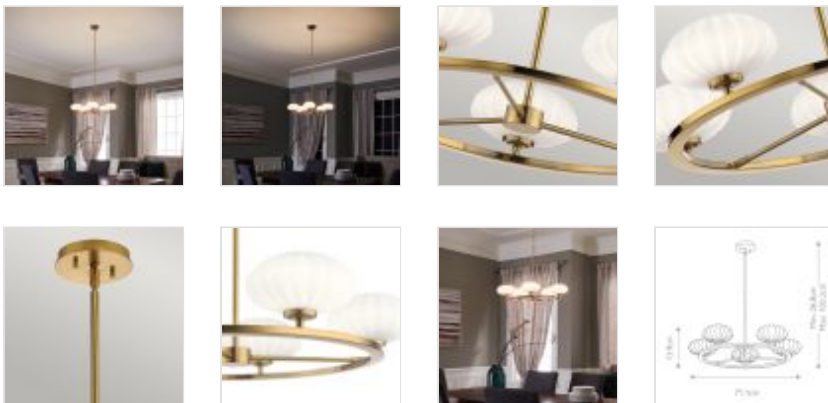

QN-PIM5-FXG
Pim 5 Light Chandelier - Fox Gold

DETAILS	
BRAND	Kichler
FAMILY	Pim
SUITABLE LOCATION	Interior / Bathroom
GUARANTEE	General 2 Year Guarantee
IP RATING	IP44
FINISH	Fox Gold
FITTING HEIGHT	139mm
DIAMETER	711mm
MINIMUM DROP	268mm
MAXIMUM DROP	1032mm
POWER SOURCE	Mains Voltage
VOLTAGE	220-240v 50hz
MAXIMUM WATTAGE	3W LED
NUMBER OF LAMPS	5
SOCKET	G9
INTEGRATED LED	No
LED LUMENS	300Lm Each
LED COLOUR TEMP	3000k
RODS SUPPLIED	2 X 152mm & 2 X 305mm Rods Included
CLASS	Class I
BUILD MATERIALS	Steel, Satin Etched Cased Opal Glass
SHADE MATERIAL	Glass
DIMMABLE FITTING	Compatible With Dimmable Lamps
PRODUCT WEIGHT	4.85kg
BOX DIMENSIONS	65 X 65 X 27cm
BOX WEIGHT	7.38 Kg

PRODUCT DETAILS

The Pim 5 light chandelier features a nostalgic mid-century modern design with round-shaped satin etched cased opal glasses. A perfect addition to contemporary and transitional settings, all Pim fittings are IP44 rated and supplied with G9 LED lamps, giving them the added benefit of being suitable for use in bathrooms. The range is available in Fox Gold or Polished Chrome.