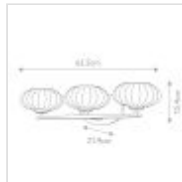

**QN-PIM3-PC****Pim 3 Light Wall Light - Polished Chrome****DETAILS**

<b>BRAND</b>	Kichler
<b>FAMILY</b>	Pim
<b>SUITABLE LOCATION</b>	Interior / Bathroom
<b>GUARANTEE</b>	General 2 Year Guarantee
<b>IP RATING</b>	IP44
<b>FINISH</b>	Polished Chrome
<b>FITTING HEIGHT</b>	154mm
<b>WIDTH</b>	635mm
<b>PROJECTION/DEPTH</b>	219mm
<b>POWER SOURCE</b>	Mains Voltage
<b>VOLTAGE</b>	220-240v 50hz
<b>MAXIMUM WATTAGE</b>	3W LED
<b>NUMBER OF LAMPS</b>	3
<b>SOCKET</b>	G9
<b>INTEGRATED LED</b>	No
<b>LED LUMENS</b>	300Lm Each
<b>LED COLOUR TEMP</b>	3000k
<b>CLASS</b>	Class I
<b>BUILD MATERIALS</b>	Steel, Satin Etched Cased Opal Glass
<b>SHADE MATERIAL</b>	Glass
<b>DIMMABLE FITTING</b>	Compatible With Dimmable Lamps
<b>PRODUCT WEIGHT</b>	2.48kg
<b>BOX DIMENSIONS</b>	67 X 25 X 28cm
<b>BOX WEIGHT</b>	3.58 Kg

**PRODUCT DETAILS**

The Pim 3lt above the mirror wall light features a nostalgic mid-century modern design with round-shaped satin etched cased opal glasses. A perfect addition to contemporary and transitional settings, all Pim fittings are IP44 rated and supplied with G9 LED lamps, giving them the added benefit of being suitable for use in bathrooms. The range is available in Fox Gold or Polished Chrome.