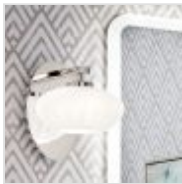

**QN-PIM1-PC****Pim 1 Light Wall Light - Polished Chrome****DETAILS**

<b>BRAND</b>	Kichler
<b>FAMILY</b>	Pim
<b>SUITABLE LOCATION</b>	Interior / Bathroom
<b>GUARANTEE</b>	General 2 Year Guarantee
<b>IP RATING</b>	IP44
<b>FINISH</b>	Polished Chrome
<b>FITTING HEIGHT</b>	203mm
<b>WIDTH</b>	179mm
<b>PROJECTION/DEPTH</b>	219mm
<b>POWER SOURCE</b>	Mains Voltage
<b>VOLTAGE</b>	220-240v 50hz
<b>MAXIMUM WATTAGE</b>	3W LED
<b>NUMBER OF LAMPS</b>	1
<b>SOCKET</b>	G9
<b>INTEGRATED LED</b>	No
<b>LED LUMENS</b>	300Lm
<b>LED COLOUR TEMP</b>	3000k
<b>CLASS</b>	Class I
<b>BUILD MATERIALS</b>	Steel, Satin Etched Cased Opal Glass
<b>SHADE MATERIAL</b>	Glass
<b>DIMMABLE FITTING</b>	Compatible With Dimmable Lamps
<b>PRODUCT WEIGHT</b>	1.09kg
<b>BOX DIMENSIONS</b>	25 X 25 X 32cm
<b>BOX WEIGHT</b>	1.63 Kg

**PRODUCT DETAILS**

The Pim 1lt wall light features a nostalgic mid-century modern design with round-shaped satin etched cased opal glasses. A perfect addition to contemporary and transitional settings, all Pim fittings are IP44 rated and supplied with G9 LED lamps, giving them the added benefit of being suitable for use in bathrooms. The range is available in Fox Gold or Polished Chrome.