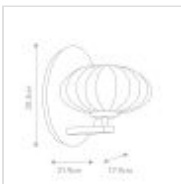

**QN-PIM1-PC****Pim 1 Light Wall Light - Polished Chrome****DETAILS**

<b>BRAND</b>	Kichler
<b>FAMILY</b>	Pim
<b>SUITABLE LOCATION</b>	Interior / Bathroom
<b>GUARANTEE</b>	General 2 Year Guarantee
<b>IP RATING</b>	IP44
<b>FINISH</b>	Polished Chrome
<b>FITTING HEIGHT</b>	203mm
<b>WIDTH</b>	179mm
<b>PROJECTION/DEPTH</b>	219mm
<b>POWER SOURCE</b>	Mains Voltage
<b>VOLTAGE</b>	220-240v 50hz
<b>MAXIMUM WATTAGE</b>	3W LED
<b>NUMBER OF LAMPS</b>	1
<b>SOCKET</b>	G9
<b>INTEGRATED LED</b>	No
<b>LED LUMENS</b>	300Lm
<b>LED COLOUR TEMP</b>	3000k
<b>CLASS</b>	Class I
<b>BUILD MATERIALS</b>	Steel, Satin Etched Cased Opal Glass
<b>SHADE MATERIAL</b>	Glass
<b>DIMMABLE FITTING</b>	Compatible With Dimmable Lamps
<b>PRODUCT WEIGHT</b>	1.09kg
<b>BOX DIMENSIONS</b>	25 X 25 X 32cm
<b>BOX WEIGHT</b>	1.63 Kg

**PRODUCT DETAILS**

The Pim 1lt wall light features a nostalgic mid-century modern design with round-shaped satin etched cased opal glasses. A perfect addition to contemporary and transitional settings, all Pim fittings are IP44 rated and supplied with G9 LED lamps, giving them the added benefit of being suitable for use in bathrooms. The range is available in Fox Gold or Polished Chrome.