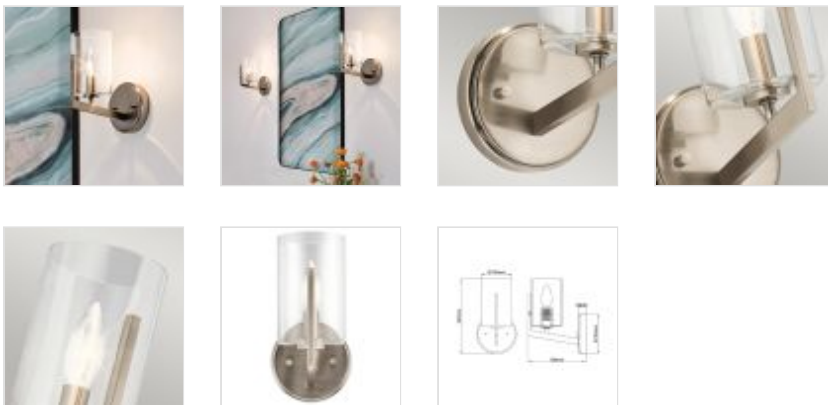

QN-NYE1-CLP

Nye 1 Light Wall Light - Classic Pewter

DETAILS	
BRAND	Kichler
FAMILY	Nye
SUITABLE LOCATION	Interior
GUARANTEE	General 2 Year Guarantee
FINISH	Classic Pewter
FITTING HEIGHT	245mm
WIDTH	130mm
PROJECTION/DEPTH	189mm
POWER SOURCE	Mains Voltage
VOLTAGE	220-240v 50hz
MAXIMUM WATTAGE	40W
NUMBER OF LAMPS	1
SOCKET	E14
INTEGRATED LED	No
CLASS	Class I
BUILD MATERIALS	Steel, Clear Glass
SHADE MATERIAL	Glass
DIMMABLE FITTING	Compatible With Dimmable Lamps
PRODUCT WEIGHT	0.73kg
BOX DIMENSIONS	32.9 X 24.7 X 178cm
BOX WEIGHT	1.19 Kg

PRODUCT DETAILS

The Nye collection features a mid-century modern design available in Classic Pewter. The lamps are accented by cylindrical clear glass shades. Ideal for both contemporary and transitional environments.