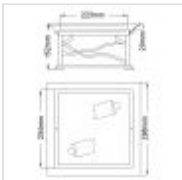

QN-MORRIS-F**Morris 2 Light Flush - Distressed Copper**

DETAILS	
BRAND	Kichler
FAMILY	Morris
SUITABLE LOCATION	Exterior
GUARANTEE	3 Year Anti Corrosion Guarantee
IP RATING	IP44
FINISH	Distressed Copper
FITTING HEIGHT	152mm
WIDTH	298mm
PROJECTION/DEPTH	298mm
POWER SOURCE	Mains Voltage
VOLTAGE	220-240v 50hz
MAXIMUM WATTAGE	60W
NUMBER OF LAMPS	2
SOCKET	E27
INTEGRATED LED	No
CLASS	Class I
BUILD MATERIALS	Aluminium, Inside Etched Iridized Seeded Glass
DIMMABLE FITTING	Compatible With Dimmable Lamps
PRODUCT WEIGHT	3.15kg
BOX DIMENSIONS	37.5 X 37.5 X 25cm
BOX WEIGHT	3.50 Kg

PRODUCT DETAILS

The incomparable trailing design of this Flush fixture from the Morris collection reflects Southwest Mission style. Distressed copper finish along with the inside etched, iridescent -seedy glass will be admired time and again. IP44 rated.