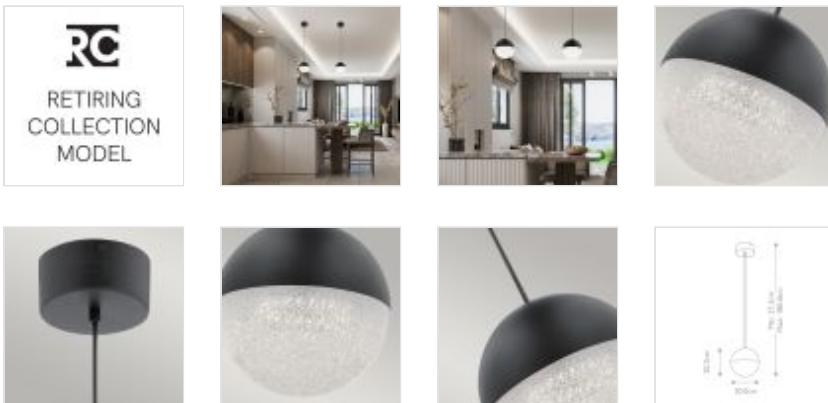

**QN-MOONLIT-P-MBK**  
Moonlit LED Mini Pendant - Matte Black

DETAILS	
BRAND	Kichler
FAMILY	Moonlit
SUITABLE LOCATION	Interior
GUARANTEE	General 2 Year Guarantee
FINISH	Matte Black
FITTING HEIGHT	202mm
DIAMETER	200mm
MINIMUM DROP	273mm
MAXIMUM DROP	1800mm
POWER SOURCE	Mains Voltage To LED Driver/Module
VOLTAGE	220-240v 50hz
MAXIMUM WATTAGE	20.9W
NUMBER OF LAMPS	1
SOCKET	Integrated LED
INTEGRATED LED	Yes
LED LUMENS	2131Lm
LED COLOUR TEMP	3000k
CLASS	Class I
BUILD MATERIALS	Aluminium, Iron, Acrylic With Zirconia Chip
SHADE MATERIAL	Acrylic
PRODUCT WEIGHT	1.35kg
BOX DIMENSIONS	38 X 27.5 X 29cm
BOX WEIGHT	2.00 Kg

**PRODUCT DETAILS**

Mini orbs sparkle and shine, bringing the effect of moonlight inside. Cubic Zirconia chips scatter the soft light beautifully. 20.9W integrated LED with 2131 lm output and available with a Matte Black finish.