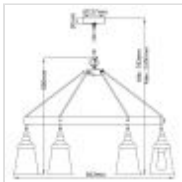

PRODUCT DETAILS

The Loras collection is a contemporary take on historic industrial designs. It features clear seeded glass shades which hang from black fabric cords, with metalwork finished in Polished Chrome.