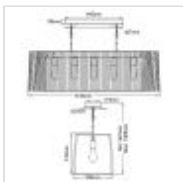

QN-LINARA-ISLE-BK
 Linara 5 Light Linear Chandelier - Black & Natural Brass

DETAILS	
BRAND	Kichler
FAMILY	Linara
SUITABLE LOCATION	Interior
GUARANTEE	General 2 Year Guarantee
FINISH	Black & Natural Brass
FITTING HEIGHT	318mm
WIDTH	1016mm
PROJECTION/DEPTH	305mm
MINIMUM DROP	451mm
MAXIMUM DROP	1365mm
POWER SOURCE	Mains Voltage
VOLTAGE	220-240v 50hz
MAXIMUM WATTAGE	60W
NUMBER OF LAMPS	5
SOCKET	E27
INTEGRATED LED	No
BUILD MATERIALS	Steel
DIMMABLE FITTING	Compatible With Dimmable Lamps
PRODUCT WEIGHT	15kg
BOX DIMENSIONS	108.5 X 37.5 X 38cm
BOX WEIGHT	19.00 Kg