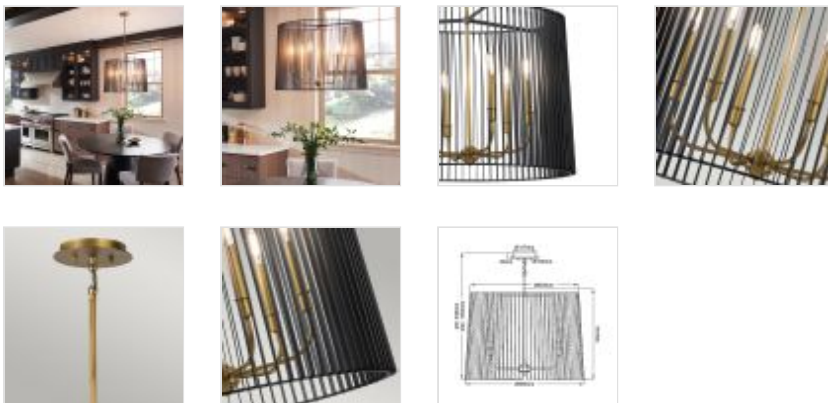

QN-LINARA-6P-BK
 Linara 6 Light Chandelier/Pendant - Black & Natural Brass

DETAILS	
BRAND	Kichler
FAMILY	Linara
SUITABLE LOCATION	Interior
GUARANTEE	General 2 Year Guarantee
FINISH	Black & Natural Brass
FITTING HEIGHT	504mm
DIAMETER	660mm
MINIMUM DROP	636mm
MAXIMUM DROP	1550mm
POWER SOURCE	Mains Voltage
VOLTAGE	220-240v 50hz
MAXIMUM WATTAGE	60W
NUMBER OF LAMPS	6
SOCKET	E14
INTEGRATED LED	No
BUILD MATERIALS	Steel
DIMMABLE FITTING	Compatible With Dimmable Lamps
PRODUCT WEIGHT	12.3kg
BOX DIMENSIONS	72.5 X 72.5 X 55cm
BOX WEIGHT	19.00 Kg

PRODUCT DETAILS

The Natural Brass finish on the Linara is like jewelry to the Matte Black metal slatted shade. When illuminated, this range is a true spectacle adding an intangible texture to the surrounding canvas. A refreshing twist on contemporary and mid-century modern décor.