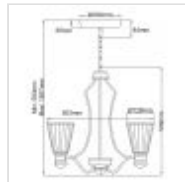

QN-KAYVA9-PN
 Kayva LED 9 Light 4 Arm Chandelier - Polished Nickel

DETAILS	
BRAND	Kichler
FAMILY	Kayva
SUITABLE LOCATION	Interior
GUARANTEE	General 2 Year Guarantee
IP RATING	IP44
FINISH	Polished Nickel
FITTING HEIGHT	509mm
DIAMETER	503mm
MINIMUM DROP	593mm
MAXIMUM DROP	1507mm
POWER SOURCE	Mains Voltage To LED Driver/Module
VOLTAGE	220-240v 50hz
MAXIMUM WATTAGE	24W
NUMBER OF LAMPS	1
SOCKET	Integrated LED
INTEGRATED LED	Yes
LED LUMENS	1625Lm
LED COLOUR TEMP	3000k
CLASS	Class I
BUILD MATERIALS	Steel, Aluminium, Clear Faceted Glass
SHADE MATERIAL	Glass
PRODUCT WEIGHT	5.95kg
BOX DIMENSIONS	50.8 X 34.3 X 55.9cm
BOX WEIGHT	8.15 Kg

PRODUCT DETAILS

Inspired by vintage glass decanters found in Paris flea markets. The Kayva series, with in-built dimmable LED technology, radiates French elegance by combining sleek lines with clear faceted glass and a Polished Nickel finish for an updated traditional style. Kayva is IP44 rated and can be used in bathrooms.