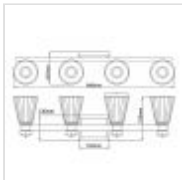

QN-KAYVA4-PN

Kayva LED 4 Arm Dual-lit Wall Light - Polished Nickel

| DETAILS | |
|-------------------|---------------------------------------|
| BRAND | Kichler |
| FAMILY | Kayva |
| SUITABLE LOCATION | Interior / Bathroom |
| GUARANTEE | General 2 Year Guarantee |
| IP RATING | IP44 |
| FINISH | Polished Nickel |
| FITTING HEIGHT | 230mm |
| WIDTH | 848mm |
| PROJECTION/DEPTH | 167mm |
| POWER SOURCE | Mains Voltage To LED Driver/Module |
| VOLTAGE | 220-240v 50hz |
| MAXIMUM WATTAGE | 22W |
| NUMBER OF LAMPS | 1 |
| SOCKET | Integrated LED |
| INTEGRATED LED | Yes |
| LED LUMENS | 1625Lm |
| LED COLOUR TEMP | 3000k |
| CLASS | Class I |
| BUILD MATERIALS | Steel, Aluminium, Clear Faceted Glass |
| SHADE MATERIAL | Glass |
| PRODUCT WEIGHT | 4.94kg |
| BOX DIMENSIONS | 89.5 X 34 X 21.6cm |
| BOX WEIGHT | 6.18 Kg |

**PRODUCT DETAILS**

Inspired by vintage glass decanters found in Paris flea markets. The Kayva series, with in-built dimmable LED technology, radiates French elegance by combining sleek lines with clear faceted glass and a Polished Nickel finish for an updated traditional style. Kayva is IP44 rated and can be used in bathrooms.