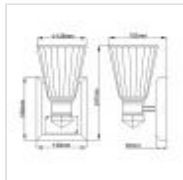

QN-KAYVA1-PN
 Kayva LED 1 Arm Dual-lit Wall Light - Polished Nickel

DETAILS	
BRAND	Kichler
FAMILY	Kayva
SUITABLE LOCATION	Interior / Bathroom
GUARANTEE	General 2 Year Guarantee
IP RATING	IP44
FINISH	Polished Nickel
FITTING HEIGHT	247mm
WIDTH	130mm
PROJECTION/DEPTH	152mm
POWER SOURCE	Mains Voltage To LED Driver/Module
VOLTAGE	220-240v 50hz
MAXIMUM WATTAGE	8W
NUMBER OF LAMPS	1
SOCKET	Integrated LED
INTEGRATED LED	Yes
LED LUMENS	650Lm
LED COLOUR TEMP	3000k
CLASS	Class I
BUILD MATERIALS	Steel, Aluminium, Clear Faceted Glass
SHADE MATERIAL	Glass
PRODUCT WEIGHT	1.53kg
BOX DIMENSIONS	33 X 21.6 X 22.2cm
BOX WEIGHT	1.91 Kg

PRODUCT DETAILS

Inspired by vintage glass decanters found in Paris flea markets. The Kayva series, with in-built dimmable LED technology, radiates French elegance by combining sleek lines with clear faceted glass and a Polished Nickel finish for an updated traditional style. Kayva is IP44 rated and can be used in bathrooms.