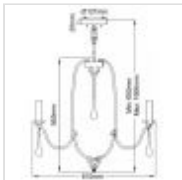

QN-KARLEE5
 Karlee 5 Light Chandelier - Classic Pewter

DETAILS	
BRAND	Kichler
FAMILY	Karlee
SUITABLE LOCATION	Interior
GUARANTEE	General 2 Year Guarantee
FINISH	Classic Pewter
FITTING HEIGHT	565mm
DIAMETER	610mm
MINIMUM DROP	692mm
MAXIMUM DROP	1606mm
POWER SOURCE	Mains Voltage
VOLTAGE	220-240v 50hz
MAXIMUM WATTAGE	60W
NUMBER OF LAMPS	5
SOCKET	E14
INTEGRATED LED	No
RODS SUPPLIED	Supplied With 2 X 305mm & 2 X 152mm Rods.
CLASS	Class I
BUILD MATERIALS	Steel, Crystal
DIMMABLE FITTING	Compatible With Dimmable Lamps
PRODUCT WEIGHT	5.76kg
BOX DIMENSIONS	67 X 30 X 52.5cm
BOX WEIGHT	6.40 Kg