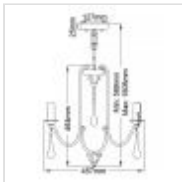

QN-KARLEE3
Karlee 3 Light Chandelier - Classic Pewter

DETAILS	
BRAND	Kichler
FAMILY	Karlee
SUITABLE LOCATION	Interior
GUARANTEE	General 2 Year Guarantee
FINISH	Classic Pewter
FITTING HEIGHT	464mm
DIAMETER	457mm
MINIMUM DROP	589mm
MAXIMUM DROP	1505mm
POWER SOURCE	Mains Voltage
VOLTAGE	220-240v 50hz
MAXIMUM WATTAGE	60W
NUMBER OF LAMPS	3
SOCKET	E14
INTEGRATED LED	No
RODS SUPPLIED	Supplied With 2 X 305mm & 2 X 152mm Rods.
CLASS	Class I
BUILD MATERIALS	Steel, Crystal
DIMMABLE FITTING	Compatible With Dimmable Lamps
PRODUCT WEIGHT	3.74kg
BOX DIMENSIONS	50 X 31 X 44cm
BOX WEIGHT	4.16 Kg