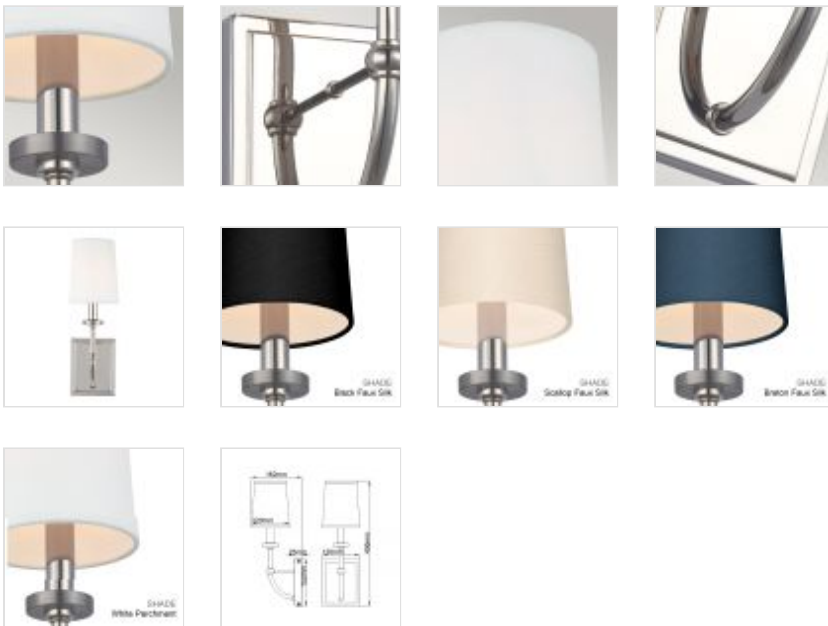

**QN-FELIXSTOWE1**  
 Felixstowe 1 Light Wall Light - Polished Chrome,  
 White Parchment Shade

DETAILS	
BRAND	Generation Lighting (Feiss)
FAMILY	Felixstowe
SUITABLE LOCATION	Interior / Bathroom
GUARANTEE	General 2 Year Guarantee
IP RATING	IP44
FINISH	Polished Chrome, White Parchment Shade
FITTING HEIGHT	406mm
WIDTH	120mm
PROJECTION/DEPTH	162mm
POWER SOURCE	Mains Voltage
VOLTAGE	220-240v 50hz
MAXIMUM WATTAGE	3W LED
NUMBER OF LAMPS	1
SOCKET	G9
INTEGRATED LED	No
LED LUMENS	300Lm
LED COLOUR TEMP	3000k
CLASS	Class I
BUILD MATERIALS	Steel, White Parchment
SHADE MATERIAL	Parchment
HOURS	25000
DIMMABLE FITTING	Compatible With Dimmable Lamps
PRODUCT WEIGHT	1.26kg
BOX DIMENSIONS	17.1 X 24.1 X 36.8cm
BOX WEIGHT	1.40 Kg

**PRODUCT DETAILS**

The large Felixstowe wall light is IP44 rated for bathroom but this elegant light fixture will be at ease in any other interior setting. The G9 LED lamp is supplied along with the white parchment shade which sits on the Polished chrome backplate.