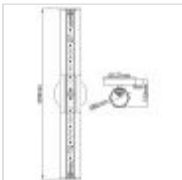

QN-FACET-LED2-HB-BATH

Facet Dual LED Wall Light - Heritage Brass

DETAILS	
BRAND	Hinkley
FAMILY	Facet
SUITABLE LOCATION	Interior / Bathroom
GUARANTEE	General 2 Year Guarantee
IP RATING	IP44
FINISH	Heritage Brass
FITTING HEIGHT	659mm
WIDTH	127mm
PROJECTION/DEPTH	105mm
POWER SOURCE	Mains Voltage To LED Driver/Module
VOLTAGE	220-240v 50hz
MAXIMUM WATTAGE	12W
NUMBER OF LAMPS	2
SOCKET	Integrated LED
INTEGRATED LED	Yes
LED LUMENS	2160Lm
LED COLOUR TEMP	3000k
CLASS	Class I
BUILD MATERIALS	Steel, Opal Etched Glass
SHADE MATERIAL	Glass
PRODUCT WEIGHT	1.83kg
BOX DIMENSIONS	71.1 X 29.5 X 15.2cm
BOX WEIGHT	2.64 Kg

**PRODUCT DETAILS**

For a profile that is unpretentious, yet unforgettable, view all the sides of Facet. Interesting angles combine with a bold center bracelet to create the edgy and contemporary look. Hexagonal etched glass is showcased by a Heritage Brass center and end caps of the same shape, while the Invisi mount system remains unseen to simply highlight the superior style. Fitted with an integral LED module and crafted to IP44 spec, this head-turner is a great fit for bathroom use too.