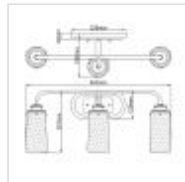

QN-BRAELYN3-PC

Braelyn 3 Light Wall Light - Polished Chrome

DETAILS

BRAND	Kichler
FAMILY	Braelyn
SUITABLE LOCATION	Interior / Bathroom
GUARANTEE	General 2 Year Guarantee
IP RATING	IP44
FINISH	Polished Chrome
FITTING HEIGHT	257mm
WIDTH	603mm
PROJECTION/DEPTH	183mm
POWER SOURCE	Mains Voltage
VOLTAGE	220-240v 50hz
MAXIMUM WATTAGE	40W
NUMBER OF LAMPS	3
SOCKET	E27
INTEGRATED LED	No
CLASS	Class I
BUILD MATERIALS	Steel, Clear Seeded Glass
SHADE MATERIAL	Seeded Glass
DIMMABLE FITTING	Compatible With Dimmable Lamps
PRODUCT WEIGHT	2.8kg
BOX DIMENSIONS	71.8 X 28.6 X 23.5cm
BOX WEIGHT	3.11 Kg

PRODUCT DETAILS

There's so much to love about the reclaimed style of this 3 light bath light from the Braelyn collection. The vintage industrial design is punctuated with Clear Seedy Glass shades, reminiscent of glass jars that were a staple of 19th century American life. The Polished Chrome finish enhances this style.