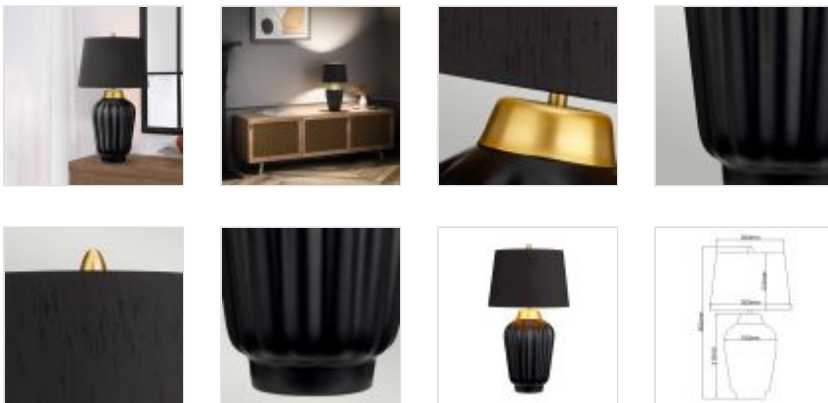

QN-BEXLEY-TL-BKBB

Bexley 1 Light Table Lamp - Black & Brushed Brass

DETAILS	
BRAND	Quintiesse
FAMILY	Bexley
SUITABLE LOCATION	Interior
GUARANTEE	General 2 Year Guarantee
FINISH	Black & Brushed Brass
FITTING HEIGHT	562mm
DIAMETER	300mm
POWER SOURCE	Plug
VOLTAGE	220-240v 50hz
MAXIMUM WATTAGE	60W
NUMBER OF LAMPS	1
SOCKET	E27
INTEGRATED LED	No
CLASS	Class I
BUILD MATERIALS	Ceramic, Steel, Faux Silk
SHADE MATERIAL	Faux Silk
DIMMABLE FITTING	Compatible With Dimmable Smart Lamps
PRODUCT WEIGHT	3.11kg
BOX DIMENSIONS	34 X 34 X 58cm
BOX WEIGHT	3.45 Kg

**PRODUCT DETAILS**

Bexley is a compact and simple table lamp design, but with its elegant brushed brass metal cap and delicate ribbed details it brings a refined elegance to any room. Complete with a Black faux silk tapered shade with gold laminate lining. (shade ref: LSUK040).