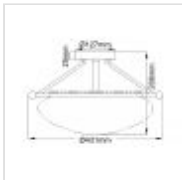

QN-BELLE-SF-BNB

Belle 3 Light Semi-Flush- Brushed Natural Brass

| DETAILS | |
|-------------------|--------------------------------|
| BRAND | Kichler |
| FAMILY | Belle |
| SUITABLE LOCATION | Interior |
| GUARANTEE | General 2 Year Guarantee |
| FINISH | Brushed Natural Brass |
| FITTING HEIGHT | 266mm |
| DIAMETER | 431mm |
| POWER SOURCE | Mains Voltage |
| VOLTAGE | 220-240v 50hz |
| MAXIMUM WATTAGE | 40W |
| NUMBER OF LAMPS | 3 |
| SOCKET | E14 |
| INTEGRATED LED | No |
| CLASS | Class I |
| BUILD MATERIALS | Steel, Clear Seeded Glass |
| SHADE MATERIAL | Seeded Glass |
| DIMMABLE FITTING | Compatible With Dimmable Lamps |
| PRODUCT WEIGHT | 3.89kg |
| BOX DIMENSIONS | 45 X 45 X 31cm |
| BOX WEIGHT | 4.32 Kg |

**PRODUCT DETAILS**

The distinctive shape of the decorative glass vessel gives this Belle 3 light semi flush ceiling light it's pretty style. Clear seeded glass combines with the clean Brushed Natural Brass arms, creating a style that works well in rooms with an updated traditional décor.