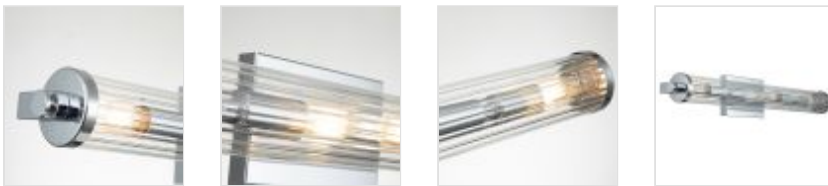

**QN-AZORES4-PC****Azores 4 Light Wall Light - Polished Chrome**

DETAILS	
<b>BRAND</b>	Kichler
<b>FAMILY</b>	Azores
<b>SUITABLE LOCATION</b>	Interior / Bathroom
<b>GUARANTEE</b>	General 2 Year Guarantee
<b>IP RATING</b>	IP44
<b>FINISH</b>	Polished Chrome
<b>FITTING HEIGHT</b>	115mm
<b>WIDTH</b>	691mm
<b>PROJECTION/DEPTH</b>	115mm
<b>POWER SOURCE</b>	Mains Voltage
<b>VOLTAGE</b>	220-240v 50hz
<b>MAXIMUM WATTAGE</b>	40W
<b>NUMBER OF LAMPS</b>	4
<b>SOCKET</b>	E14
<b>INTEGRATED LED</b>	No
<b>CLASS</b>	Class I
<b>BUILD MATERIALS</b>	Steel, Clear Fluted Glass
<b>SHADE MATERIAL</b>	Glass
<b>DIMMABLE FITTING</b>	Compatible With Dimmable Lamps
<b>PRODUCT WEIGHT</b>	2.1kg
<b>BOX DIMENSIONS</b>	74 X 26 X 15cm
<b>BOX WEIGHT</b>	2.70 Kg

**PRODUCT DETAILS**

A vintage-industrial inspired silhouette, the 24" linear vanity bath light from the Azores™ collection can fit your bath and vanity lighting needs. Accented with clear ribbed glass and capped Classic Pewter finish, this cylindrically shaped fixture adjusts to the style and flow of your bath.