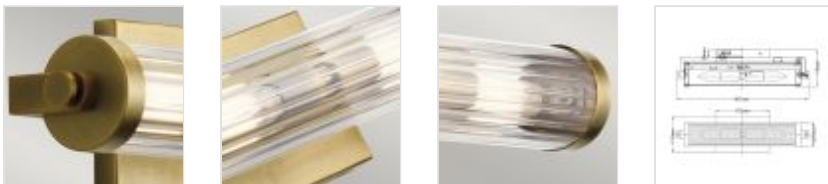

QN-AZORES2-NBR**Azores 2 Light Wall Light - Natural Brass**

DETAILS	
BRAND	Kichler
FAMILY	Azores
SUITABLE LOCATION	Interior / Bathroom
GUARANTEE	General 2 Year Guarantee
IP RATING	IP44
FINISH	Natural Brass
FITTING HEIGHT	115mm
WIDTH	407mm
PROJECTION/DEPTH	115mm
POWER SOURCE	Mains Voltage
VOLTAGE	220-240v 50hz
MAXIMUM WATTAGE	40W
NUMBER OF LAMPS	2
SOCKET	E14
INTEGRATED LED	No
CLASS	Class I
BUILD MATERIALS	Steel, Clear Fluted Glass
SHADE MATERIAL	Glass
DIMMABLE FITTING	Compatible With Dimmable Lamps
PRODUCT WEIGHT	1.5kg
BOX DIMENSIONS	46 X 26 X 15cm
BOX WEIGHT	1.90 Kg

PRODUCT DETAILS

A vintage-industrial inspired silhouette, the 1-light wall sconce from the Azores™ collection can be mounted horizontally or vertically to fit your bath and vanity lighting needs. Accented with clear ribbed glass and capped Natural Brass finish, this cylindrically shaped fixture adjusts to the style and flow of your bath.