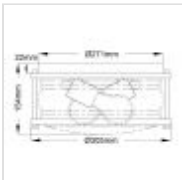

QN-ASHLANDBAY-F-PC-BATH

Ashland Bay 2 Light Flush - Polished Chrome

DETAILS	
BRAND	Kichler
FAMILY	Ashland Bay
SUITABLE LOCATION	Interior / Bathroom
GUARANTEE	General 2 Year Guarantee
IP RATING	IP44
FINISH	Polished Chrome
FITTING HEIGHT	154mm
DIAMETER	305mm
POWER SOURCE	Mains Voltage
VOLTAGE	220-240v 50hz
MAXIMUM WATTAGE	60W
NUMBER OF LAMPS	2
SOCKET	E27
INTEGRATED LED	No
CLASS	Class I
BUILD MATERIALS	Steel, Clear Seeded Glass
SHADE MATERIAL	Glass
DIMMABLE FITTING	Compatible With Dimmable Lamps
PRODUCT WEIGHT	2.85kg
BOX DIMENSIONS	38.5 X 38.5 X 34cm
BOX WEIGHT	4.04 Kg