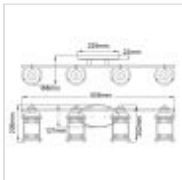

PRODUCT DETAILS

Ashland Bay offers a memorable nautical feel. For a vintage inspired look, the Polished Chrome finish accentuates the beautiful clear seeded glass. Made to IP44 spec, this range is a great fit for bathroom use, and for an added ambiance, nothing compares to Ashland Bay.