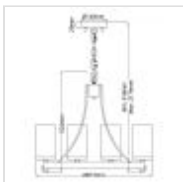

**QN-ANGELO5**  
 Angelo 5 Light Chandelier - Distressed  
 Weathered Oak & Slate Grey Metal

DETAILS	
<b>BRAND</b>	Generation Lighting (Feiss)
<b>FAMILY</b>	Angelo
<b>SUITABLE LOCATION</b>	Interior
<b>GUARANTEE</b>	General 2 Year Guarantee
<b>FINISH</b>	Distressed Weathered Oak & Slate Grey Metal
<b>FITTING HEIGHT</b>	524mm
<b>DIAMETER</b>	610mm
<b>MINIMUM DROP</b>	616mm
<b>MAXIMUM DROP</b>	2174mm
<b>POWER SOURCE</b>	Mains Voltage
<b>VOLTAGE</b>	220-240v 50hz
<b>MAXIMUM WATTAGE</b>	60W
<b>NUMBER OF LAMPS</b>	5
<b>SOCKET</b>	E27
<b>INTEGRATED LED</b>	No
<b>CLASS</b>	Class I
<b>BUILD MATERIALS</b>	Steel, Clear Wavy Glass
<b>SHADE MATERIAL</b>	Wavy Texture Glass
<b>DIMMABLE FITTING</b>	Compatible With Dimmable Lamps
<b>PRODUCT WEIGHT</b>	8.46kg
<b>BOX DIMENSIONS</b>	68.6 X 68.6 X 26.7cm
<b>BOX WEIGHT</b>	9.40 Kg