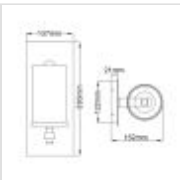

DETAILS	
BRAND	Generation Lighting (Feiss)
FAMILY	Angelo
SUITABLE LOCATION	Interior
GUARANTEE	General 2 Year Guarantee
FINISH	Distressed Weathered Oak & Slate Grey Metal
FITTING HEIGHT	330mm
WIDTH	137mm
PROJECTION/DEPTH	152mm
POWER SOURCE	Mains Voltage
VOLTAGE	220-240v 50hz
MAXIMUM WATTAGE	60W
NUMBER OF LAMPS	1
SOCKET	E27
INTEGRATED LED	No
CLASS	Class I
BUILD MATERIALS	Steel, Clear Wavy Glass
SHADE MATERIAL	Wavy Texture Glass
DIMMABLE FITTING	Compatible With Dimmable Lamps
PRODUCT WEIGHT	2.61kg
BOX DIMENSIONS	21.6 X 41.9 X 20.3cm
BOX WEIGHT	2.90 Kg